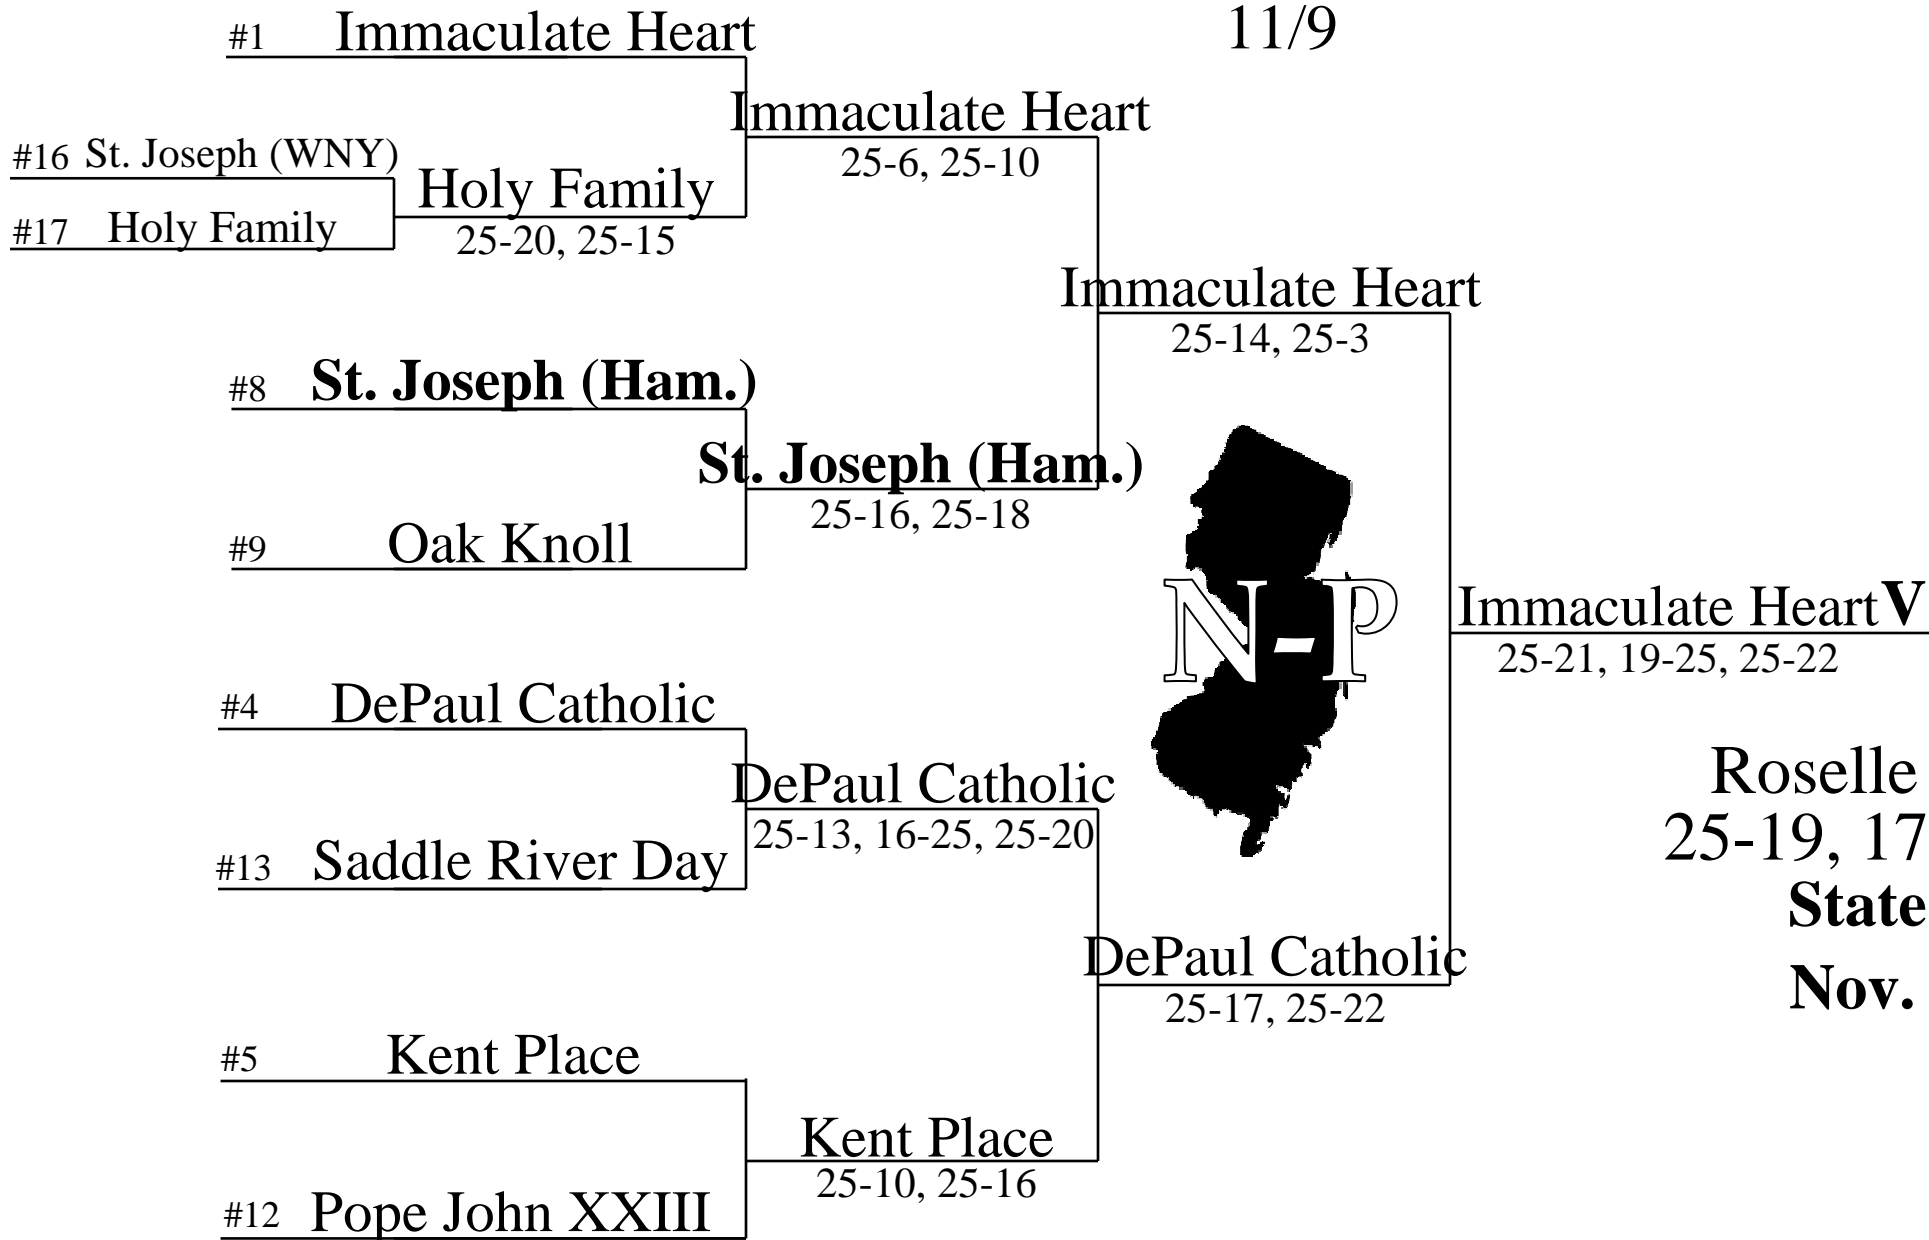

By 10/31

By 11/3

11/7

The 2006 Non-Public NJSIAA Gi

11/9

Girls' Volleyball State Tournament 11/7

By 11/3

By 10/31

11/9

S. Roselle Catholic
26-24, 25-18

Catholic
-25, 25-22
Champ
11