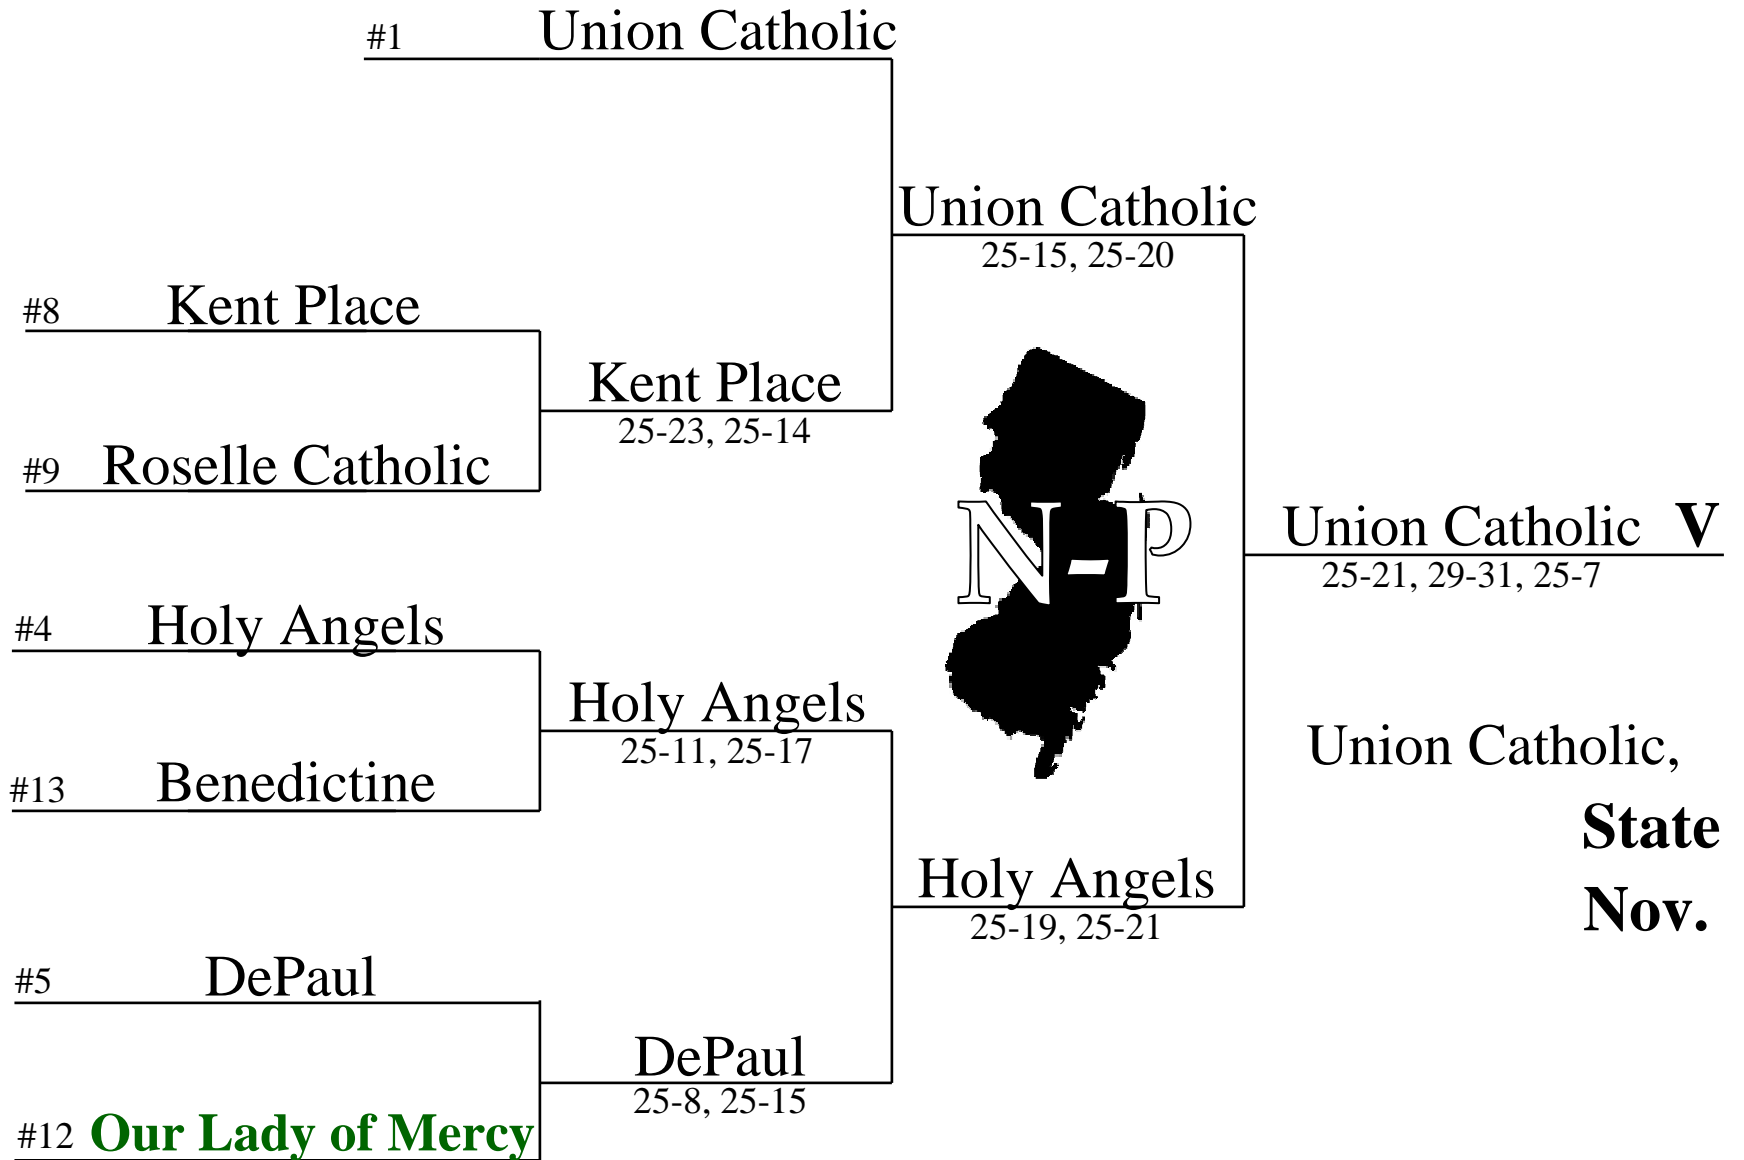

By 11/4

11/8

The 2005 Non-Public NJSIAA G

11/10

Girls' Volleyball State Tournament

11/8

By 11/4

11/10

Immaculate Heart #2

Immaculate Heart

25-8, 25-13

Montclair Kimberley #7

Montclair Kimberley

25-22, 25-12

Mount St. Mary #10

S. Lacordaire

12-25, 25-19, 28-26

Lacordaire #3

25-21, 19-25, 25-22

Champ

12

Lacordaire

25-15, 25-21

Mount St. Dominic #6

Mount St. Dominic

23-25, 25-18, 25-14

St. Joseph (Ham.) #11